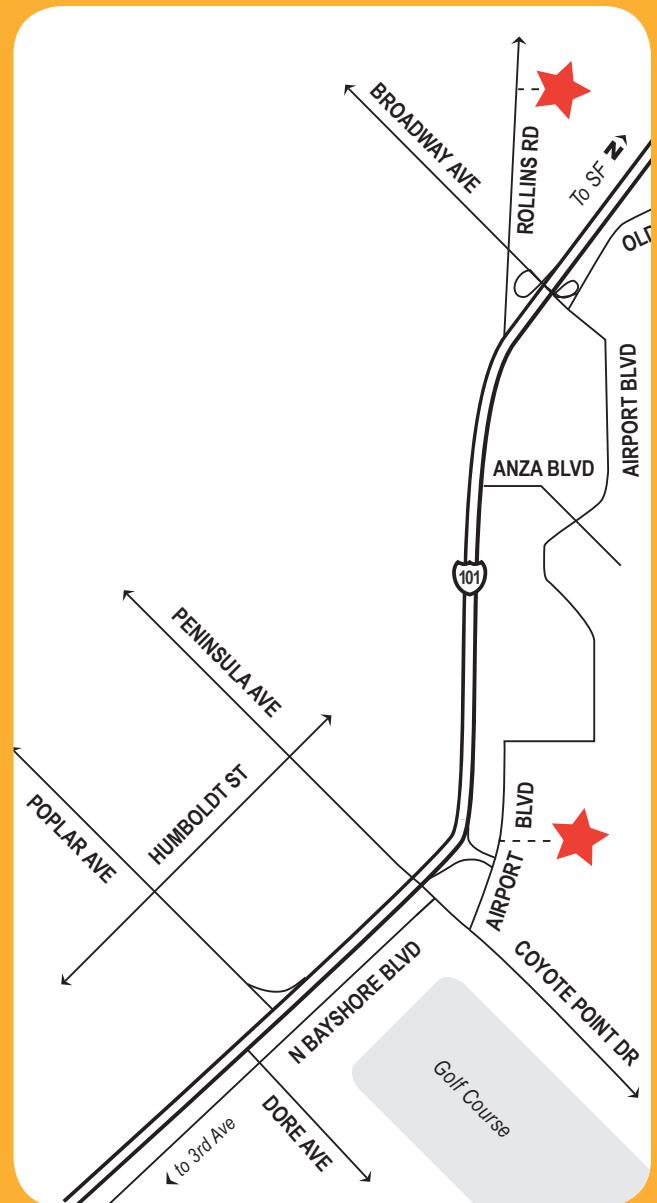

Traveling to our new facility from 12 Airport Blvd.

Tom and Annette Lantos
Center for Compassion
1450 Rollins Road, Burlingame

- Make a LEFT on AIRPORT BLVD.
- Turn RIGHT at first signal for US-101 N.
- Merge onto US-101 N toward S.F.
- Drive 1.5 miles.
- Take the BROADWAY exit, EXIT 419B and continue north on BROADWAY.
- Follow BROADWAY over the freeway and stay in the right lane.
- Turn RIGHT at first signal onto ROLLINS RD.
- 1450 ROLLINS RD is on the RIGHT.
- Turn RIGHT onto EDWARDS CT. for parking.

Traveling from our new facility to 12 Airport Blvd.

Peninsula Humane Society & SPCA
Coyote Point Shelter
12 Airport Blvd. in San Mateo

- Make a LEFT on ROLLINS RD
- Cross BROADWAY AVE and Merge onto US-101 S via the ramp on the LEFT.
- Take the POPLAR AVENUE exit, EXIT 417.
- Stay STRAIGHT on POPLAR AVE.
- Turn RIGHT onto N HUMBOLDT ST.
- Turn RIGHT onto PENINSULA AVE. and take PENINSULA AVE. over the freeway
- Turn LEFT onto AIRPORT BLVD.
- Make a RIGHT into the parking lot at 12 AIRPORT BLVD

PHS-SPCA.org
650/340-7022